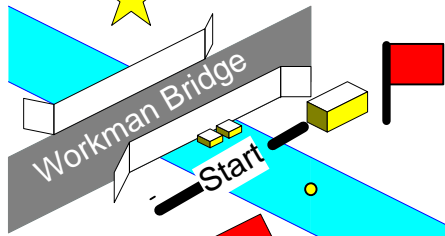

Evesham Sprint Regatta. Stake Boat Start. Staggered Finish. Down Stream.

Start
Marshalling
Area

Proceed to start
inside green
buoys. Obey
Marshal's
Instructions

Centre of course marked by
Yellow Buoys. Keep to your
Station. **Lowest Number
crew will row the
Boathouse side**

Umpire

Marshal

**After the finish do not
turn until after the Large
White Buoy. Keep an eye
on crews still racing
whilst returning to the
staging. You must keep
inside the green buoys.
Singles will disembark
downstream of finish.
All to obey Marshal's
instructions**

There is a One-Way Boating
system. From Control
Commission proceed to Staging
via grassed area between tennis
courts and fencing. On
disembarking return to Trailer
Park along the tarmac path

VIP Area

Camping