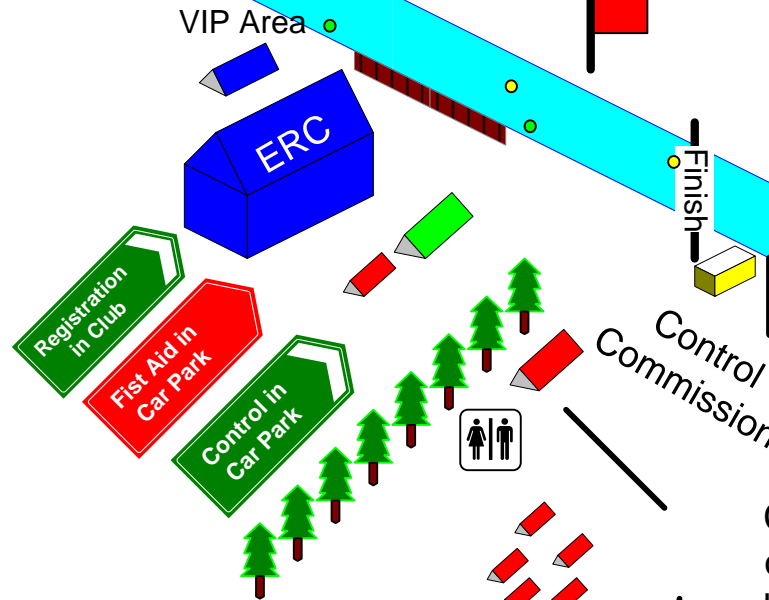

Evesham Sprint Regatta. Stake Boat Start. Staggered Finish. Down Stream.

Start
Marshalling
Area

Proceed to start
inside green
buoys. Obey
Marshal's
Instructions

Centre of course marked by
Yellow Buoys. Keep to your
Station. **Lowest Number
crew will row the
Boathouse side**

Umpire

Marshal

**After the finish do not
turn until after the Large
White Buoy. Keep an eye
on crews still racing
whilst returning to the
staging. You must keep
inside the green buoys.
Singles will disembark
downstream of finish.
All to obey Marshal's
instructions**

There is a One-Way Boating
system. From Control
Commission proceed to Staging
via grassed area between tennis
courts and fencing. On
disembarking return to Trailer
Park along the tarmac path

VIP Area

Camping

Proceed to Control
Commission with your
opposition 30 minutes
before your race. Bow
First.

Trailers

Trailer Parking, Car Parking and
Camping in the Meadow are in
separate areas.
Parking is Pay and Display.
Please ensure you have a ticket.